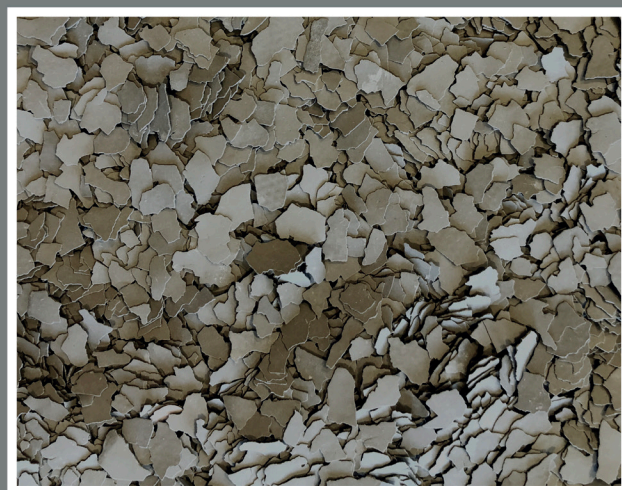

CARTELLA COLORI FLEUR FLAKES

Moonstone

Green Jasper

Espresso Brown Marble

Brazilian Emerald

Tiger Eye

Bronzite Brown

Taupe Quartz

Onyx Black